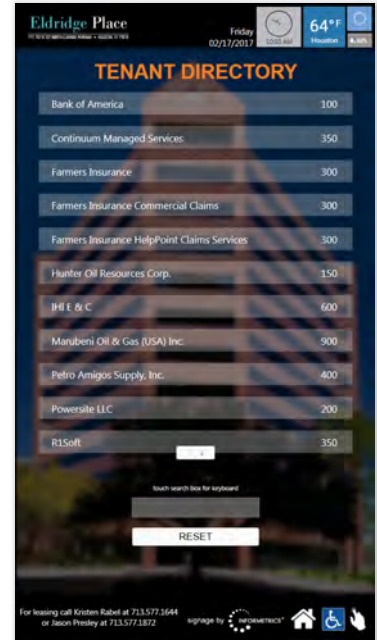

# Digital Building Information Center

Standard Directory Menu

Custom Directory Menu

Directory Application

Area Amenities Map

5 Day Weather Forecast

Local Traffic