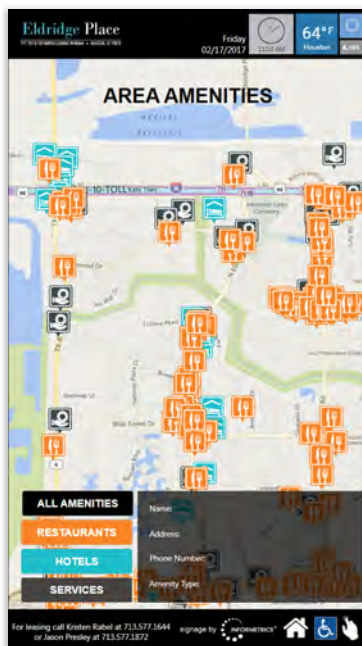

V-2700 Upright Kiosk

- ▣ **Directory Application**
 Companies/Organizations/
 Tenants and People
 Search by Tenant or Person
 Updated within Seconds Online
- ▣ **Building Information**
- ▣ **Area Amenities Map**
- ▣ **Weather**
 Current Weather Conditions
 5 Day Weather Forecast
- ▣ **Local Traffic**
 Camera Feeds Available via Touch
- ▣ **Ad Rotator**
 Graphic Announcements or Ads
 Updated via Admin Online
- ▣ **Text Ticker**
 Text Announcements
 Updated via Admin Online

Installation

Bottom Base:
 Base can be attached to the floor using bolts or adhesive material.

Digital Building Information Center

Standard Directory Menu

Custom Directory Menu

Directory Application

Area Amenities Map

5 Day Weather Forecast

Local Traffic