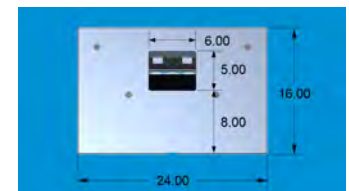

Description

| | |
|--------------|--|
| Model: | V-2700 |
| Description: | Upright Kiosk with 27" display in Portrait Orientation |
| Orientation: | Portrait |
| Enclosure: | Stainless Steel |
| Display: | 27" Touch |
| Computer: | Ultra-Small Form Factor PC |
| Ventilation: | AC Infinity AI-CFD80BA Dual 80 Quiet |
| Power: | 100-240 VAC, 50/60 Hz Dedicated Circuit |
| Internet: | Hardwired Internet Connection with RJ45 Receptacle |

Dimensions

| | |
|-------------|---------|
| Height: | 64.162" |
| Width: | 22" |
| Depth: | 4" |
| Base Width: | 24" |
| Base Depth: | 16" |

Maintenance Access:

Two (2) Locked Removable Panels to access the Display and Computer from the rear of the kiosk.

Installation

Bottom Base:
 Base can be attached to the floor using bolts or adhesive material.

Digital Building Information Center

Standard Directory Menu

Custom Directory Menu

Directory Application

Area Amenities Map