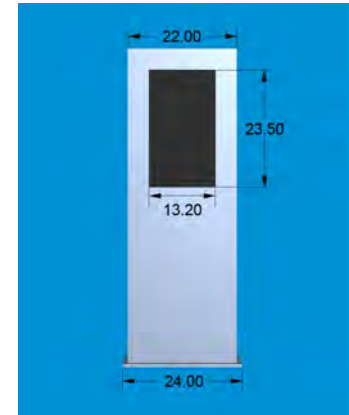

Description

| | |
|--------------|--|
| Model: | V-2700 |
| Description: | Upright Kiosk with 27" display in Portrait Orientation |
| Orientation: | Portrait |
| Enclosure: | Stainless Steel |
| Display: | 27" Touch |
| Computer: | Ultra-Small Form Factor PC |
| Ventilation: | AC Infinity AI-CFD80BA Dual 80 Quiet |
| Power: | 100-240 VAC, 50/60 Hz Dedicated Circuit |
| Internet: | Hardwired Internet Connection with RJ45 Receptacle |

Dimensions

| | |
|-------------|---------|
| Height: | 64.162" |
| Width: | 22" |
| Depth: | 4" |
| Base Width: | 24" |
| Base Depth: | 16" |

Maintenance Access:

Two (2) Locked Removable Panels to access the Display and Computer from the rear of the kiosk.