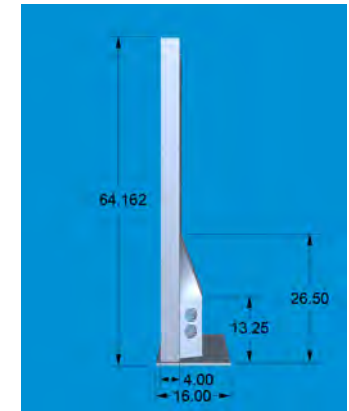

Description

| | |
|--------------|--|
| Model: | V-2700 |
| Description: | Upright Kiosk with 27" display in Portrait Orientation |
| Orientation: | Portrait |
| Enclosure: | Stainless Steel |
| Display: | 27" Touch |
| Computer: | Ultra-Small Form Factor PC |
| Ventilation: | AC Infinity AI-CFD80BA Dual 80 Quiet |
| Power: | 100-240 VAC, 50/60 Hz Dedicated Circuit |
| Internet: | Hardwired Internet Connection with RJ45 Receptacle |

Dimensions

| | |
|-------------|---------|
| Height: | 64.162" |
| Width: | 22" |
| Depth: | 4" |
| Base Width: | 24" |
| Base Depth: | 16" |

Maintenance Access:

Two (2) Locked Removable Panels to access the Display and Computer from the rear of the kiosk.