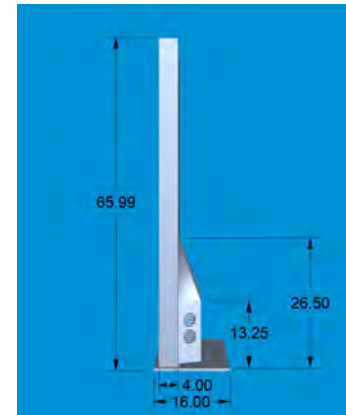

Description

Model:	V-3200
Description:	Upright Kiosk with 32" display in Portrait Orientation
Orientation:	Portrait
Enclosure:	Stainless Steel
Display:	32" Touch
Computer:	Ultra-Small Form Factor PC
Ventilation:	AC Infinity AI-CFD80BA Dual 80 Quiet
Power:	100-240 VAC, 50/60 Hz Dedicated Circuit
Internet:	Hardwired Internet Connection with RJ45 Receptacle

Dimensions

Height:	65.99"
Width:	26"
Depth:	4"
Base Width:	26"
Base Depth:	16"

Maintenance Access:

Two (2) Locked Removable Panels to access the Display and Computer from the rear of the kiosk.

Installation