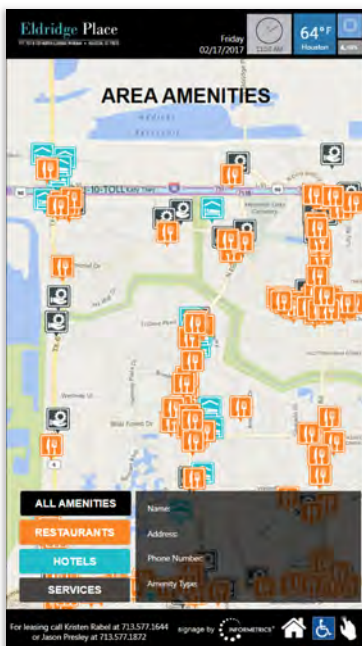

V-3200 Upright Kiosk

- ▣ **Directory Application**
 Companies/Organizations/
 Tenants and People
 Search by Tenant or Person
 Updated within Seconds Online
- ▣ **Building Information**
- ▣ **Area Amenities Map**
- ▣ **Weather**
 Current Weather Conditions
 5 Day Weather Forecast
- ▣ **Local Traffic**
 Camera Feeds Available via Touch
- ▣ **Ad Rotator**
 Graphic Announcements or Ads
 Updated via Admin Online
- ▣ **Text Ticker**
 Text Announcements
 Updated via Admin Online

Dimensions

Height:	65.99"
Width:	26"
Depth:	4"
Base Width:	26"
Base Depth:	16"

Maintenance Access:

Two (2) Locked Removable Panels to access the Display and Computer from the rear of the kiosk.

Installation

Bottom Base:
 Base can be attached to the floor using bolts or adhesive material.

Digital Building Information Center

Standard Directory Menu

Custom Directory Menu

Directory Application

Area Amenities Map

5 Day Weather Forecast

Local Traffic