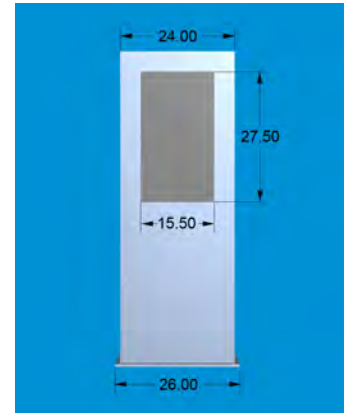

Description

Model:	V-3200
Description:	Upright Kiosk with 32" display in Portrait Orientation
Orientation:	Portrait
Enclosure:	Stainless Steel
Display:	32" Touch
Computer:	Ultra-Small Form Factor PC
Ventilation:	AC Infinity AI-CFD80BA Dual 80 Quiet
Power:	100-240 VAC, 50/60 Hz Dedicated Circuit
Internet:	Hardwired Internet Connection with RJ45 Receptacle

Dimensions

Height:	65.99"
Width:	26"
Depth:	4"
Base Width:	26"
Base Depth:	16"

Maintenance Access:

Two (2) Locked Removable Panels to access the Display and Computer from the rear of the kiosk.

Installation