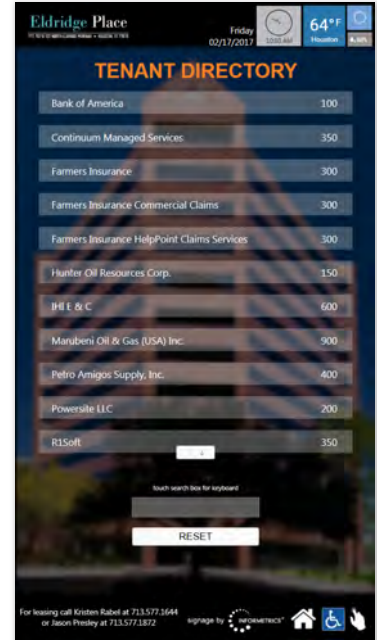

V-3200 Upright Kiosk

- ▣ **Directory Application**
 Companies/Organizations/
 Tenants and People
 Search by Tenant or Person
 Updated within Seconds Online
- ▣ **Building Information**
- ▣ **Area Amenities Map**
- ▣ **Weather**
 Current Weather Conditions
 5 Day Weather Forecast
- ▣ **Local Traffic**
 Camera Feeds Available via Touch
- ▣ **Ad Rotator**
 Graphic Announcements or Ads
 Updated via Admin Online
- ▣ **Text Ticker**
 Text Announcements
 Updated via Admin Online

Dimensions

Height:	65.99"
Width:	26"
Depth:	4"
Base Width:	26"
Base Depth:	16"

Maintenance Access:

Two (2) Locked Removable Panels to access the Display and Computer from the rear of the kiosk.

Installation

Bottom Base:
 Base can be attached to the floor using bolts or adhesive material.

Digital Building Information Center

Standard Directory Menu

Custom Directory Menu

Directory Application

Area Amenities Map

5 Day Weather Forecast