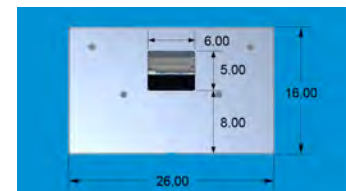

Dimensions

Height:	65.99"
Width:	26"
Depth:	4"
Base Width:	26"
Base Depth:	16"

Maintenance Access:

Two (2) Locked Removable Panels to access the Display and Computer from the rear of the kiosk.

Installation

Bottom Base:
 Base can be attached to the floor using bolts or adhesive material.

Digital Building Information Center

Standard Directory Menu

Custom Directory Menu

Directory Application

Area Amenities Map

5 Day Weather Forecast