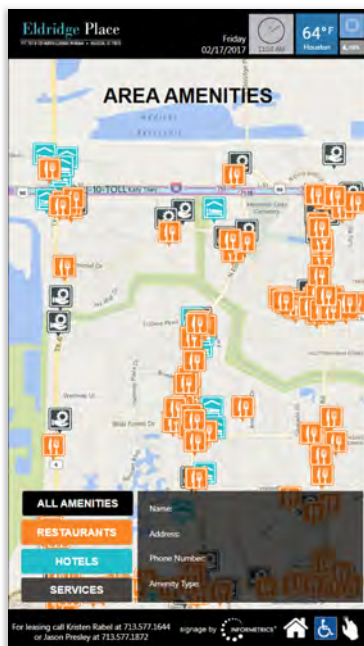

V-4200 Upright Kiosk

- ▣ **Directory Application**
 Companies/Organizations/
 Tenants and People
 Search by Tenant or Person
 Updated within Seconds Online
- ▣ **Building Information**
- ▣ **Area Amenities Map**
- ▣ **Weather**
 Current Weather Conditions
 5 Day Weather Forecast
- ▣ **Local Traffic**
 Camera Feeds Available via Touch
- ▣ **Ad Rotator**
 Graphic Announcements or Ads
 Updated via Admin Online
- ▣ **Text Ticker**
 Text Announcements
 Updated via Admin Online

Bottom Base:
 Base can be attached to the floor using bolts or adhesive material.

Digital Building Information Center

Standard Directory Menu

Custom Directory Menu

Directory Application

Area Amenities Map

5 Day Weather Forecast

Local Traffic