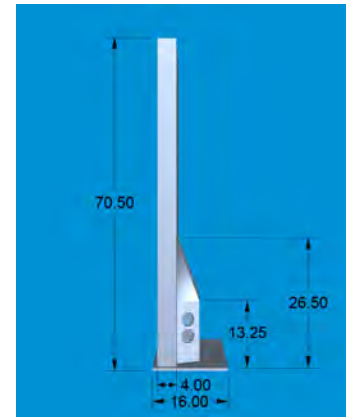

Description

Model:	V-4200
Description:	Upright Kiosk with 42" display in Portrait Orientation
Orientation:	Portrait
Enclosure:	Stainless Steel
Display:	42" Touch
Computer:	Ultra-Small Form Factor PC
Ventilation:	AC Infinity AI-CFD80BA Dual 80 Quiet
Power:	100-240 VAC, 50/60 Hz Dedicated Circuit
Internet:	Hardwired Internet Connection with RJ45 Receptacle

Dimensions

Height:	70.5"
Width:	29"
Depth:	4"
Base Width:	31"
Base Depth:	16"

Maintenance Access:

Two (2) Locked Removable Panels to access the Display and Computer from the rear of the kiosk.

Installation