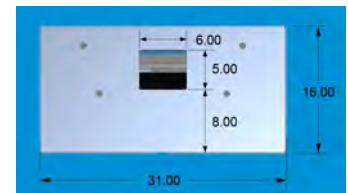

Dimensions

Height:	70.5"
Width:	29"
Depth:	4"
Base Width:	31"
Base Depth:	16"

Maintenance Access:

Two (2) Locked Removable Panels to access the Display and Computer from the rear of the kiosk.

Installation

Bottom Base:
 Base can be attached to the floor using bolts or adhesive material.

Digital Building Information Center

Standard Directory Menu

Custom Directory Menu

Directory Application

Area Amenities Map

5 Day Weather Forecast