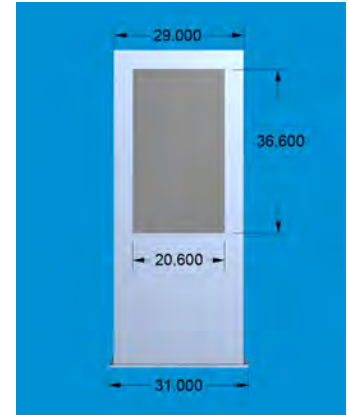

Description

Model:	V-4200
Description:	Upright Kiosk with 42" display in Portrait Orientation
Orientation:	Portrait
Enclosure:	Stainless Steel
Display:	42" Touch
Computer:	Ultra-Small Form Factor PC
Ventilation:	AC Infinity AI-CFD80BA Dual 80 Quiet
Power:	100-240 VAC, 50/60 Hz Dedicated Circuit
Internet:	Hardwired Internet Connection with RJ45 Receptacle

Dimensions

Height:	70.5"
Width:	29"
Depth:	4"
Base Width:	31"
Base Depth:	16"

Maintenance Access:

Two (2) Locked Removable Panels to access the Display and Computer from the rear of the kiosk.

Installation