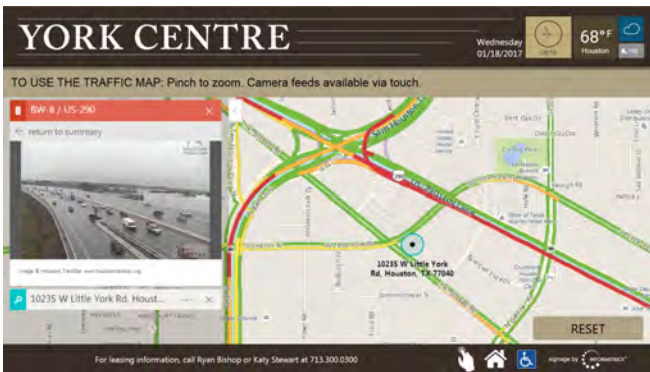

WL-4200 Wall Mount

- **Directory Application**
Companies/Organizations/
Tenants and People
Search by Tenant or Person
Updated within Seconds Online
- **Building Information**
- **Area Amenities Map**
- **Weather**
Current Weather Conditions
5 Day Weather Forecast
- **Local Traffic**
Camera Feeds Available via Touch
- **Ad Rotator**
Graphic Announcements or Ads
Updated via Admin Online
- **News Feed Text Ticker**
Text Announcements
Updated via Admin Online

Digital Building Information Center

Standard Directory Menu

Custom Directory Menu

Directory Application

Area Amenities Map

Local Traffic

5 Day Weather Forecast