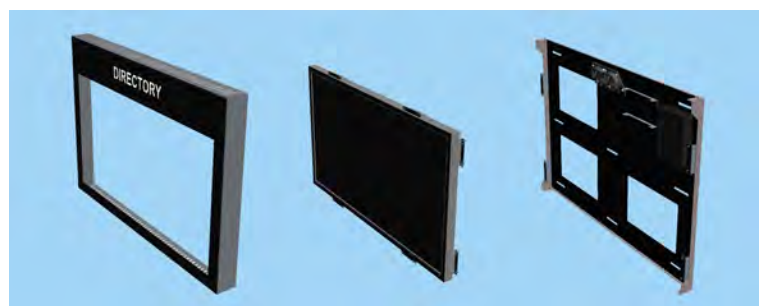

Description

Model:	WL-4200
Description:	Wall Mount
Orientation:	Landscape
Enclosure:	Stainless Steel
Display:	42" Touch
Computer:	Ultra-Small Form Factor PC
Ventilation:	AC Infinity AI-CFD80BA Dual 80 Quiet
Power:	100-240 VAC, 50/60 Hz Dedicated Circuit
Internet:	Hardwired Internet Connection with RJ45 Receptacle

Maintenance Access:
Cover is easily removed from the front for
access to all internal components.

Dimensions

Height:	29"
Width:	40.875"
Depth:	3.5"

Active Area

Height:	20.6"
Width:	36.6"

Installation

Installation is as simple as mounting the back mounting plate on the wall, affixing the display and computer to the mounting plate, connecting the equipment, and placing the cover on.