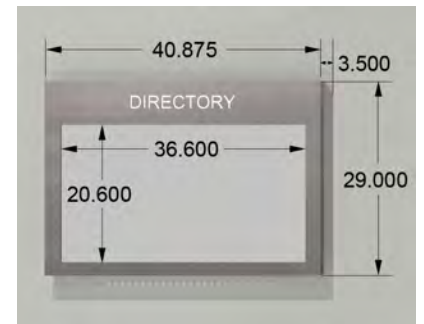

Maintenance Access:
Cover is easily removed from the front for
access to all internal components.

Dimensions

Height:	29"
Width:	40.875"
Depth:	3.5"

Active Area

Height:	20.6"
Width:	36.6"

Installation

Installation is as simple as mounting the back mounting plate on the wall, affixing the display and computer to the mounting plate, connecting the equipment, and placing the cover on.