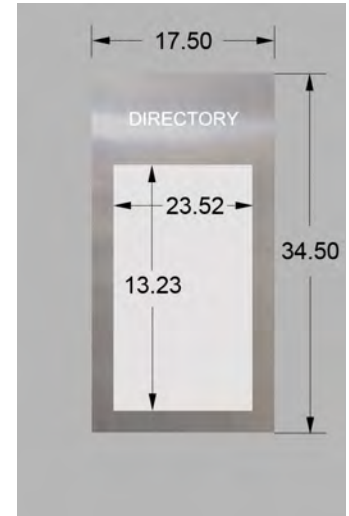

WP-2700 Wall Mount

- **Directory Application**
Companies/Organizations/
Tenants and People
Search by Tenant or Person
Updated within Seconds Online
- **Building Information**
- **Area Amenities Map**
- **Weather**
Current Weather Conditions
5 Day Weather Forecast
- **Local Traffic**
Camera Feeds Available via Touch
- **Ad Rotator**
Graphic Announcements or Ads
Updated via Admin Online
- **Text Ticker**
Text Announcements
Updated via Admin Online

Maintenance Access

Cover is easily removed from the front for access to all internal components.

Description

Model:	WP-2700
Description:	Wall Mount
Orientation:	Portrait
Enclosure:	Stainless Steel
Display:	27" Touch
Computer:	Ultra-Small Form Factor PC
Ventilation:	AC Infinity AI-CFD80BA Dual 80 Quiet
Power:	100-240 VAC, 50/60 Hz Dedicated Circuit
Internet:	Hardwired Internet Connection with RJ45 Receptacle

Dimensions

Height:	34.5"
Width:	17.5"
Depth:	3.5"

Active Area

Height:	23.52"
Width:	13.23"

Installation

Installation is as simple as mounting the back mounting plate on the wall, affixing the display and computer to the mounting plate, connecting the equipment, and placing the cover on.