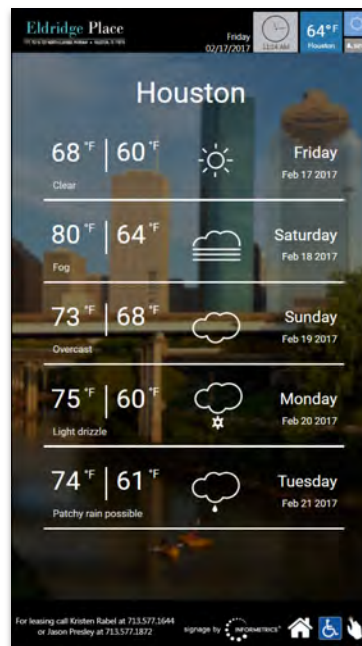

WP-4200 Wall Mount

- ▣ **Directory Application**
 Companies/Organizations/
 Tenants and People
 Search by Tenant or Person
 Updated within Seconds Online
- ▣ **Building Information**
- ▣ **Area Amenities Map**
- ▣ **Weather**
 Current Weather Conditions
 5 Day Weather Forecast
- ▣ **Local Traffic**
 Camera Feeds Available via Touch
- ▣ **Ad Rotator**
 Graphic Announcements or Ads
 Updated via Admin Online
- ▣ **Text Ticker**
 Text Announcements
 Updated via Admin Online

Digital Building Information Center

Standard Directory Menu

Custom Directory Menu

Directory Application

Area Amenities Map

5 Day Weather Forecast

Local Traffic