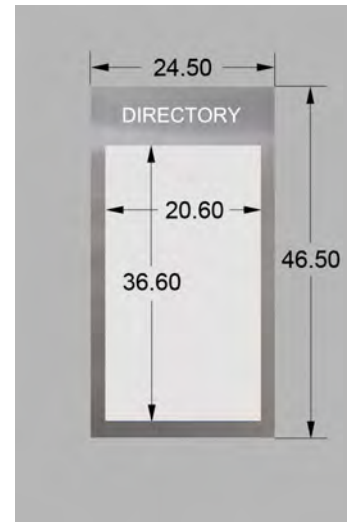

WP-4200 Wall Mount

- ▣ **Directory Application**
 Companies/Organizations/
 Tenants and People
 Search by Tenant or Person
 Updated within Seconds Online
- ▣ **Building Information**
- ▣ **Area Amenities Map**
- ▣ **Weather**
 Current Weather Conditions
 5 Day Weather Forecast
- ▣ **Local Traffic**
 Camera Feeds Available via Touch
- ▣ **Ad Rotator**
 Graphic Announcements or Ads
 Updated via Admin Online
- ▣ **Text Ticker**
 Text Announcements
 Updated via Admin Online

Maintenance Access

Cover is easily removed from the front for access to all internal components.

Description

| | |
|--------------|--|
| Model: | WP-4200 |
| Description: | Wall Mount |
| Orientation: | Portrait |
| Enclosure: | Stainless Steel |
| Display: | 42" Touch |
| Computer: | Ultra-Small Form Factor PC |
| Ventilation: | AC Infinity AI-CFD80BA Dual 80 Quiet |
| Power: | 100-240 VAC, 50/60 Hz Dedicated Circuit |
| Internet: | Hardwired Internet Connection with RJ45 Receptacle |

Dimensions

| | |
|---------|-------|
| Height: | 46.5" |
| Width: | 24.5" |
| Depth: | 3.5" |

Active Area

| | |
|---------|--------|
| Height: | 36.60" |
| Width: | 20.60" |

Installation

Installation is as simple as mounting the back mounting plate on the wall, affixing the display and computer to the mounting plate, connecting the equipment, and placing the cover on.