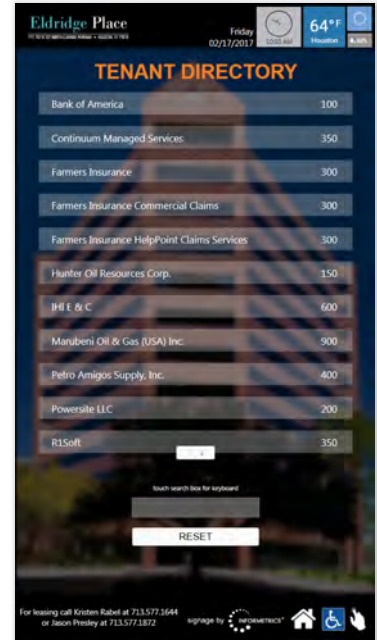

WP-4200 Wall Mount

- ▣ **Directory Application**
 Companies/Organizations/
 Tenants and People
 Search by Tenant or Person
 Updated within Seconds Online
- ▣ **Building Information**
- ▣ **Area Amenities Map**
- ▣ **Weather**
 Current Weather Conditions
 5 Day Weather Forecast
- ▣ **Local Traffic**
 Camera Feeds Available via Touch
- ▣ **Ad Rotator**
 Graphic Announcements or Ads
 Updated via Admin Online
- ▣ **Text Ticker**
 Text Announcements
 Updated via Admin Online

Digital Building Information Center

Standard Directory Menu

Custom Directory Menu

Directory Application

Area Amenities Map

5 Day Weather Forecast

Local Traffic