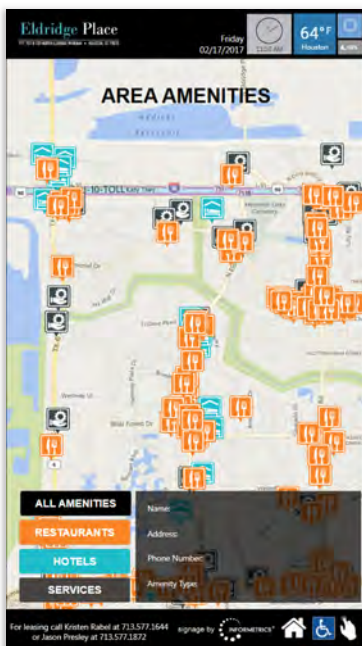

WP-4200 Wall Mount

- ▣ **Directory Application**
 Companies/Organizations/
 Tenants and People
 Search by Tenant or Person
 Updated within Seconds Online
- ▣ **Building Information**
- ▣ **Area Amenities Map**
- ▣ **Weather**
 Current Weather Conditions
 5 Day Weather Forecast
- ▣ **Local Traffic**
 Camera Feeds Available via Touch
- ▣ **Ad Rotator**
 Graphic Announcements or Ads
 Updated via Admin Online
- ▣ **Text Ticker**
 Text Announcements
 Updated via Admin Online

Digital Building Information Center

Standard Directory Menu

Custom Directory Menu

Directory Application

Area Amenities Map

5 Day Weather Forecast

Local Traffic